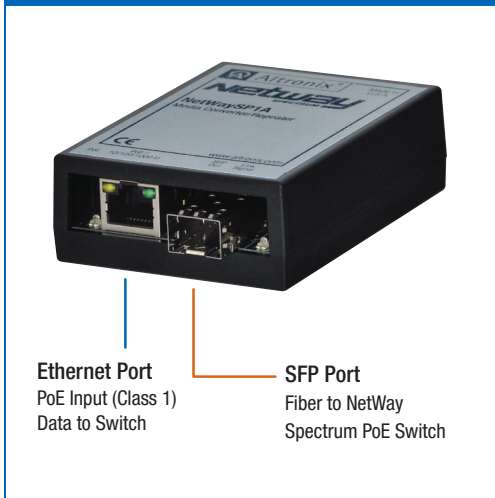

NetWaySP1A - Single Port Media Converter