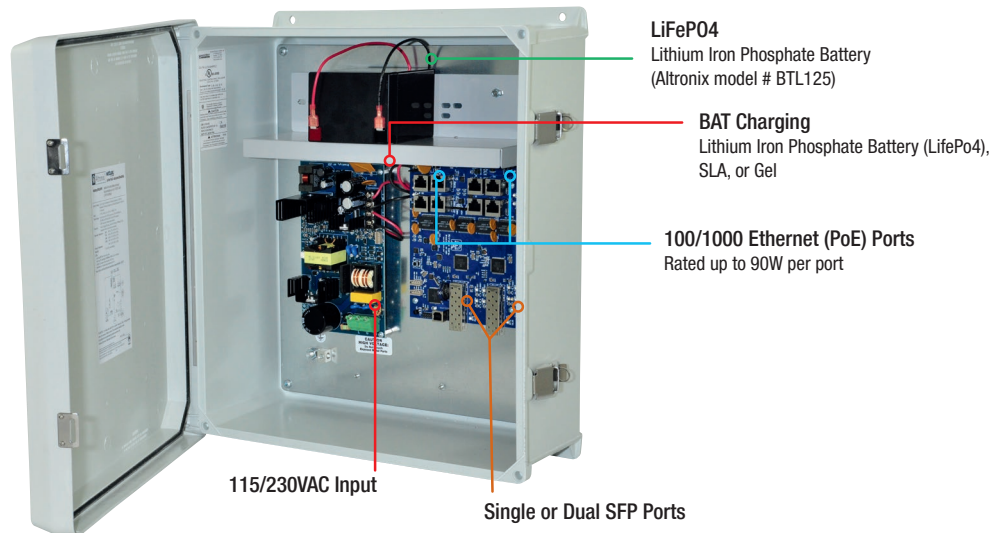

Hardened PoE Switches (Single SFP) with Power Supply/Chargers in Enclosure

Model	Configuration	SFP port(s)	10/100/1000 Ethernet ports	PoE ports	Layer 2 Managed with Embedded LINQ™	Input: 115/230VAC	Built-in Battery Charger	Enclosure Accommodates Batteries					
NetWay4E1WP	Outdoor Enclosure	1	4	4-Ports rated up to 30W (POE201 - 120W total power)	—	—	SLA or Gel	—					
NetWay4E1WPX	Outdoor Enclosure w/Battery Shelf							✓					
NetWay4E1X	Indoor Enclosure							—					
NetWay4E1BTWP	Outdoor Enclosure		4	4-Ports rated up to 90W (POE240 - 240W total power)			—	—	LiFePO4, SLA, or Gel	—			
NetWay4E1BTWPX	Outdoor Enclosure w/Battery Shelf									✓			
NetWay4E1BTX	Indoor Enclosure									—			
NetWay4ELWPX	Outdoor Enclosure w/Battery Shelf		4 (10/100)	4-Ports rated up to 30W (75W total power)	✓	✓			LiFePO4	—			
NetWay4EWP	Outdoor Enclosure		4	4-Ports rated up to 30W (POE201 - 120W total power)						—	—	SLA or Gel	—
NetWay4EWPX	Outdoor Enclosure w/Battery Shelf												✓
NetWay4EX	Indoor Enclosure						—						
NetWay4EBTWP	Outdoor Enclosure		4	4-Ports rated up to 90W (POE240 - 240W total power)			—	—		LiFePO4, SLA, or Gel	—		
NetWay4EBTWPX	Outdoor Enclosure w/Battery Shelf										✓		
NetWay4EBTX	Indoor Enclosure	—