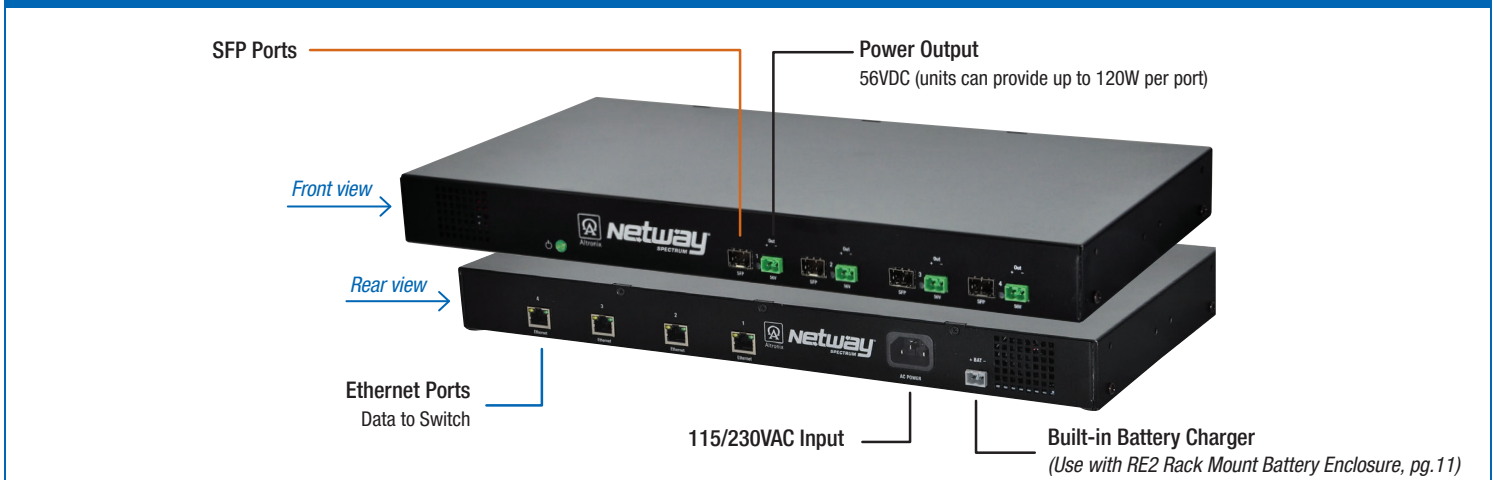

Media Converters with Power Supply/Chargers in Outdoor Enclosure

Model	Configuration	SFP port(s)	10/100/1000 Ethernet ports	PoE ports	Input: 115/230VAC	Built-in Battery Charger	Enclosure Accommodates Batteries
NetWaySP1BTWP	Outdoor Enclosure	1	1	Single Port (802.3bt) rated up to 90W	✓	✓	—
NetWaySP1BTWPX	Outdoor Enclosure w/Battery Shelf						✓
NetWaySP2PWP	Outdoor Enclosure		2	2-Ports rated up to 30W			—
NetWaySP2PWPX	Outdoor Enclosure w/Battery Shelf						✓

Ethernet to Fiber Media Converters

NetWaySP4P / NetWaySP4P2 / NetWaySP4PX - 4-Port Media Converters with Integral Power