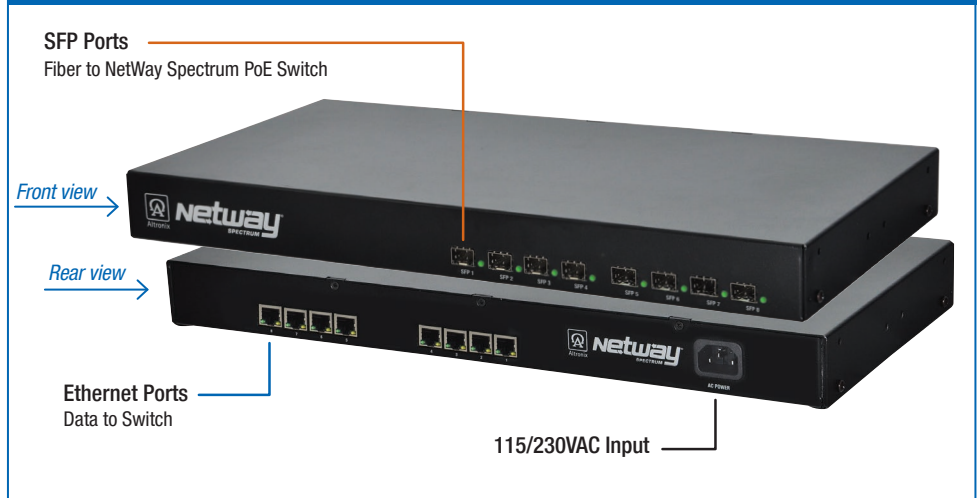

Ethernet to Fiber Media Converters

NetWaySP4P / NetWaySP4P2 / NetWaySP4PX - 4-Port Media Converters with Integral Power

NetWaySP1A - Single Port Media Converter

NetWaySP8A - 8-Port Media Converter (16-Port version available)

NetWaySP4PX Application Generating Power from the Head-End to Remote NetWay Spectrum PoE Switch

NetWaySP8A Application Utilizing Local Power at Remote NetWay Spectrum PoE Switches

Power Sources for NetWay Spectrum