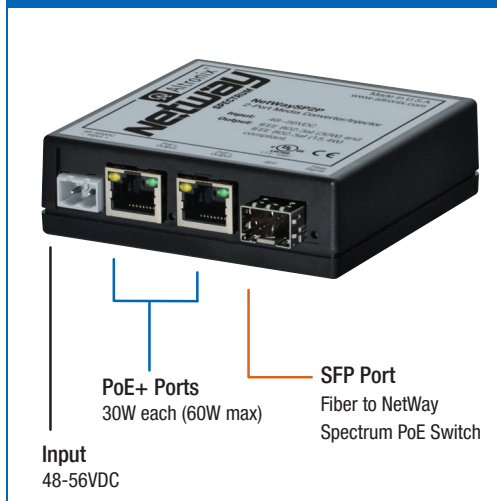

Media Converters

Model	Configuration	SFP port(s)	10/100/1000 Ethernet ports	PoE Ports	Class 2 power limited Outputs	56VDC Power Output	Integral Power Supply/Charger	Power Input	Built-in Battery Charger
NetWaySP4	1U Rack Mount	4	4	Supports up to 60W max per port	—	✓	—	48-56VDC or PoE+ (30W) / Hi-PoE (60W)	—
NetWaySP4P				120W max per port (240W total power)	—		✓	115/230VAC	✓
NetWaySP4P2				60W max per port (240W total power)	✓		✓	115/230VAC	✓
NetWaySP4PX				120W max per port (480W total power)	—		✓	115/230VAC	✓
NetWaySP1BT	Modular Case	1	1	90W max	—	—	—	48VDC to 56VDC	—
NetWaySP1P			1	30W max					
NetWaySP2P			2	30W max per port					
NetWaySP1A	Modular Case	1	1	N/A	—	—	—	PoE (Class 1)	—
NetWaySP8A	1U Rack Mount	8	8						
NetWaySP16A	1U Rack Mount	16	16						

Media Converters in Outdoor Enclosure

Model	Configuration	SFP port(s)	10/100/1000 Ethernet ports	PoE ports	Input: 48-56VDC
NetWaySP1BTWPN	Outdoor Enclosure	1	1	Single Port (802.3bt) rated up to 90W	✓
NetWaySP2PWPN	Outdoor Enclosure		2	2-Ports rated up to 30W	

NetWaySP2P - 3-Port Media Converter/Switch