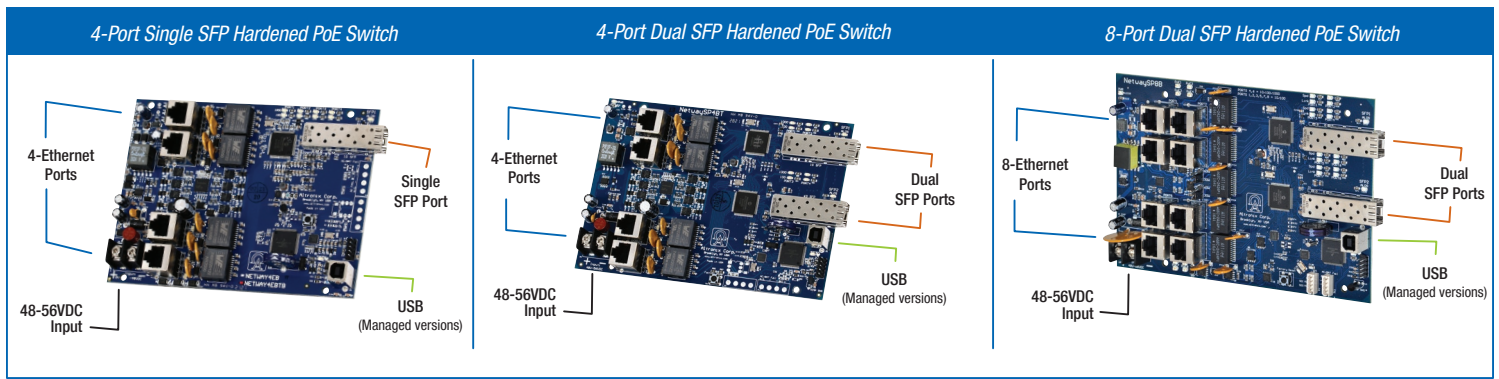

Hardened PoE Switches, Single SFP (Board only)

Model	SFP Port(s)	10/100/1000 Ethernet ports	PoE ports	Layer 2 Managed with Embedded LINQ™	Input: 48-56VDC
NetWay4EB	1	4	4-Ports rated up to 30W (120W total power)	✓	✓
NetWay4EBTB			4-Ports rated up to 90W (240W total power)		
NetWay4E1B			4-Ports rated up to 30W (120W total power)	—	
NetWay4E1BTB			4-Ports rated up to 90W (240W total power)		

Hardened PoE Switches, Dual SFP (Board only)

Model	SFP port(s)	10/100 Ethernet ports	10/100/1000 Ethernet ports	PoE ports	Layer 2 Managed with Embedded LINQ™	Input: 48-56VDC
NetWaySP41B	2	—	4	4-Ports rated up to 30W (120W total power)	—	✓
NetWaySP41BTB				4-Ports rated up to 90W (240W total power)		
NetWaySP4B			4	4-Ports rated up to 30W (120W total power)	✓	
NetWaySP4BTB			4	4-Ports rated up to 90W (240W total power)		
NetWaySP8B			2	6	8-Ports rated up to 30W or 2-Ports rated up to 60W (240W total power)