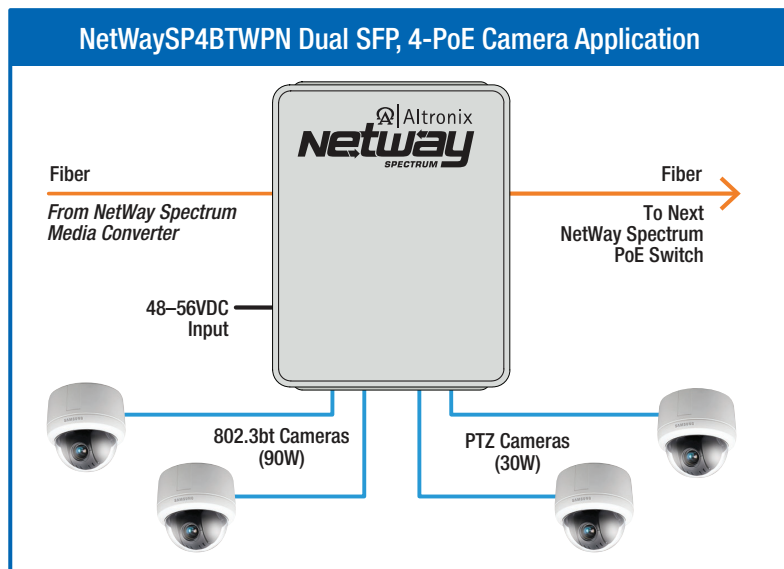

Hardened PoE Switches Mounted in Outdoor Enclosure (external power required)

Model	Configuration	SFP port(s)	10/100 Ethernet ports	10/100/1000 Ethernet ports	PoE ports	Layer Managed with Embedded LINQ™	Input: 48-56VDC	
NetWay4E1WPN	NEMA4/4X Rated Outdoor Enclosure	1	—	4	4-Ports rated up to 30W (120W total power)	—	✓	
NetWay4E1BTWPN		1	—	4	4-Ports rated up to 90W (240W total power)			
NetWaySP41WPN		2	—	4	4-Ports rated up to 30W (120W total power)			✓
NetWaySP41BTWPN		2	—	4	4-Ports rated up to 90W (240W total power)			
NetWay4EWPN		1	—	4	4-Ports rated up to 30W (120W total power)	✓		
NetWay4EBTWPN		1	—	4	4-Ports rated up to 90W (240W total power)			
NetWaySP4WPN		2	—	4	4-Ports rated up to 30W (120W total power)			
NetWaySP4BTWPN		2	—	4	4-Ports rated up to 90W (240W total power)			
NetWaySP8WPN		2	2	6	8-Ports rated up to 30W or 2-Ports rated up to 60W (120W total power)