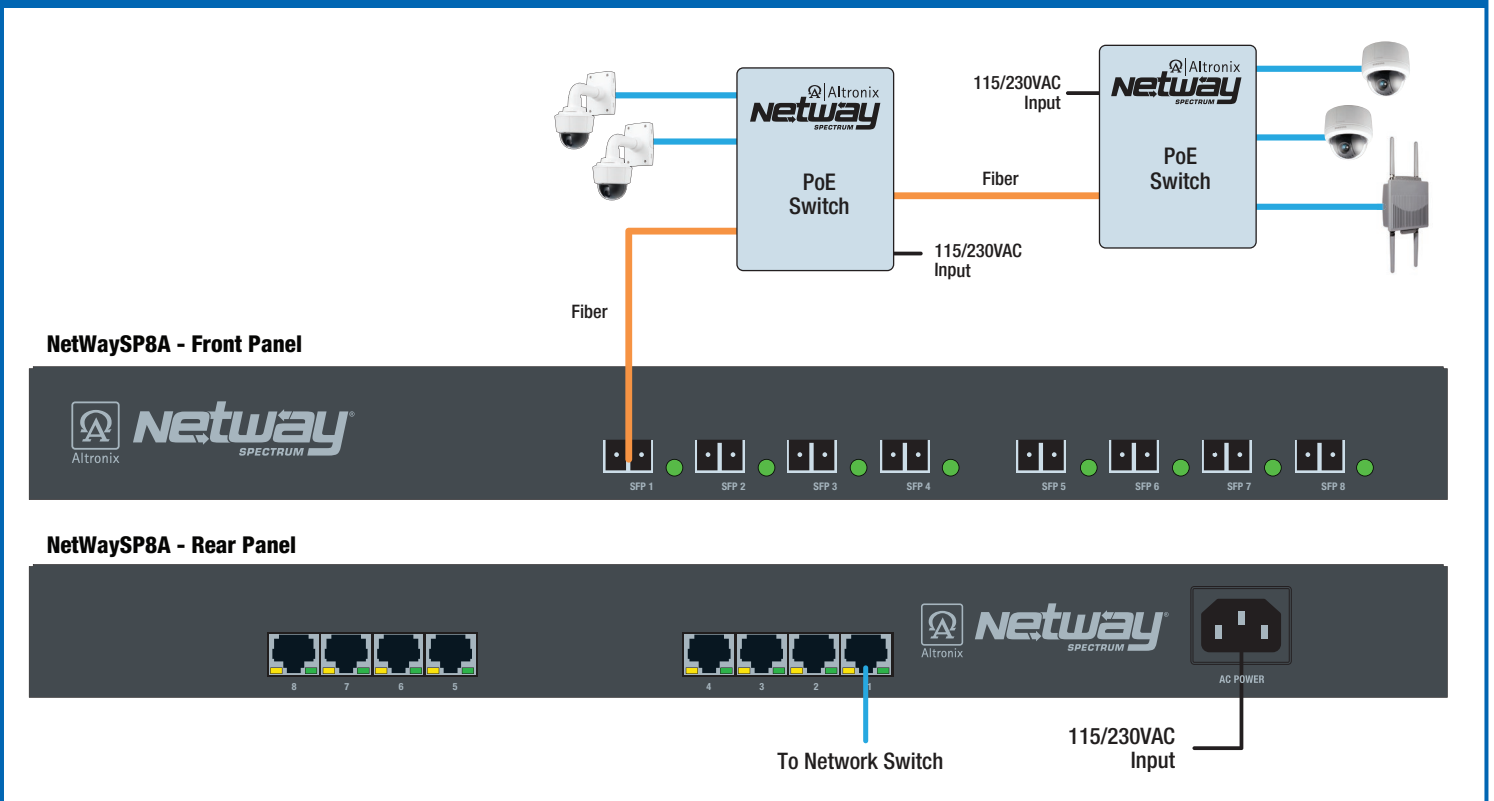

Ethernet to Fiber Media Converters

NetWaySP4P / NetWaySP4P2 / NetWaySP4PX - 4-Port Media Converters with Integral Power

NetWaySP1A - Single Port Media Converter

NetWaySP8A - 8-Port Media Converter (16-Port version available)

NetWaySP4PX Application Generating Power from the Head-End to Remote NetWay Spectrum PoE Switch

NetWaySP8A Application Utilizing Local Power at Remote NetWay Spectrum PoE Switches

Power Sources for NetWay Spectrum