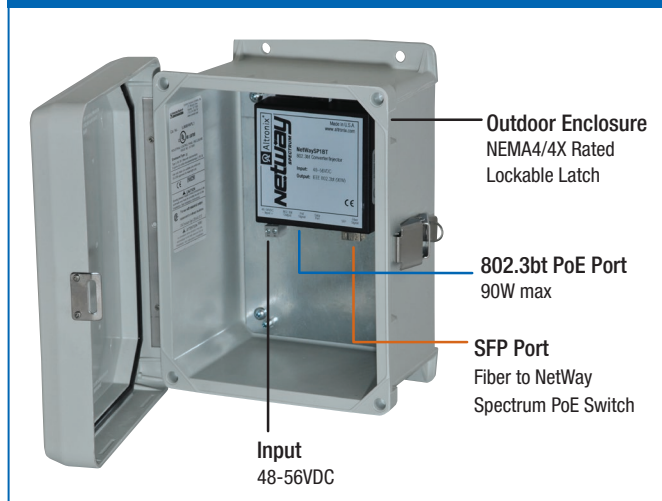

NetWaySP1BTWPN - Outdoor Single Port Media Converter