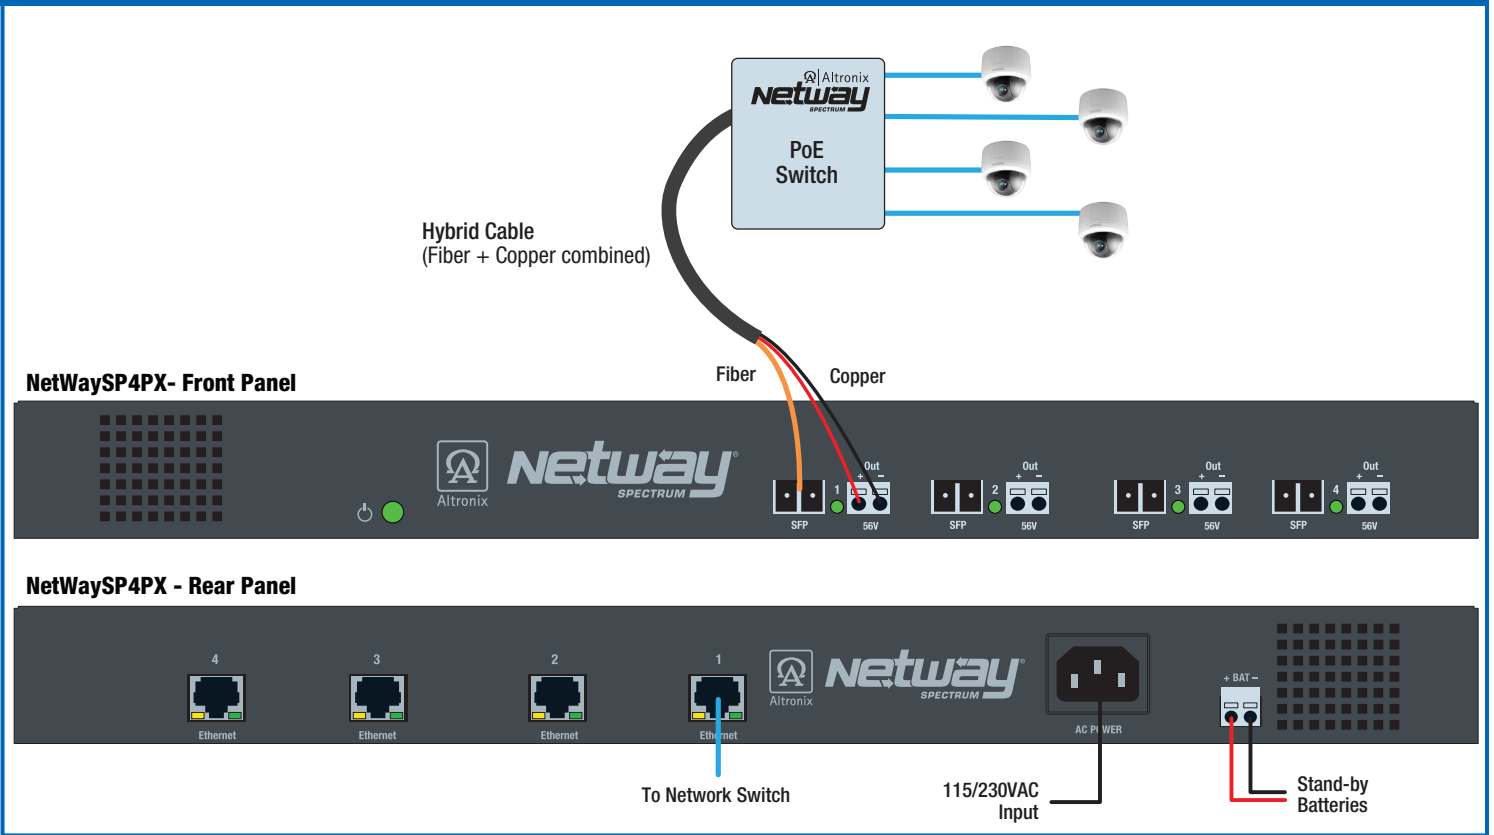

NetWaySP2P - 3-Port Media Converter/Switch

NetWaySP1BTWPN - Outdoor Single Port Media Converter

Media Converters with Power Supply/Chargers in Outdoor Enclosure

Model	Configuration	SFP port(s)	10/100/1000 Ethernet ports	PoE ports	Input: 115/230VAC	Built-in Battery Charger	Enclosure Accommodates Batteries
NetWaySP1BTWP	Outdoor Enclosure	1	1	Single Port (802.3bt) rated up to 90W	✓	✓	—
NetWaySP1BTWPX	Outdoor Enclosure w/Battery Shelf						✓
NetWaySP2PWP	Outdoor Enclosure		2	2-Ports rated up to 30W			—
NetWaySP2PWPX	Outdoor Enclosure w/Battery Shelf						✓

Ethernet to Fiber Media Converters

NetWaySP4P / NetWaySP4P2 / NetWaySP4PX - 4-Port Media Converters with Integral Power

NetWaySP1A - Single Port Media Converter

NetWaySP8A - 8-Port Media Converter (16-Port version available)

NetWaySP4PX Application Generating Power from the Head-End to Remote NetWay Spectrum PoE Switch

NetWaySP8A Application Utilizing Local Power at Remote NetWay Spectrum PoE Switches

Power Sources for NetWay Spectrum