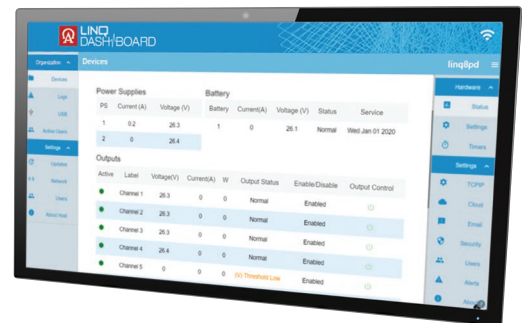

NetWay Spectrum features embedded LINQ™ Network Management Technology to remotely monitor, control and report power/diagnostics – streamlining service and maintenance operations by leveraging the network. A built-in timer can reset devices automatically on a schedule. Stay alert, resolve issues, and control power from anywhere over the network.

- Eliminate truck rolls and increase RMR.
- Provides local and/or remote access to critical linformation via LAN/WAN.
- Report system diagnostics via **LINQ™ Dashboard** and/or email alert notification.
- Programmable voltage and current threshold.
- Control output and power supply via flexible timing parameters.
- Power cycle mode, Timer Scheduler, FACP override, Battery backup.
- Programmable time events.
- Third-party-certified cybersecurity.
- Individual password protected user levels.
- Manage and maintain security devices over multiple sites via **Altronix LINQ™ Dashboard**.
  Intuitive IP communication software solution to remotely monitor, report, and control any combination of individual or multiple groups of products across any number of locations and systems.